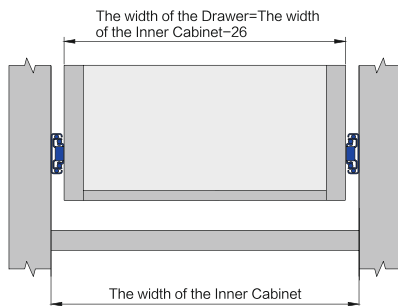

## → FEATURES

Material: High strength cold rolled steel, metal damper  
 Advantage: Easy assembling, quiet, and good corrosion resistance  
 Load capacity of 35kgs  
 Color: Zinc plated, black plated  
 Size: 250/300/350/400/450/500/550/600mm  
 The Min Depth of the Inner cabinet = Nominal length + 3MM

## Space required

Item code	Nominal length	A (mm)	B (mm)	D (mm)	E (mm)	F (mm)	G (mm)	
DS2101.250.(*)	250mm	146		64				15Sets
DS2101.300.(*)	300mm	96	96	96				15Sets
DS2101.350.(*)	350mm	128	96	64	64			15Sets
DS2101.400.(*)	400mm	128	160	128	64			15Sets
DS2101.450.(*)	450mm	160	160	128	104.5			15Sets
DS2101.500.(*)	500mm	192	160	128	104.5	64		15Sets
DS2101.550.(*)	550mm	192	224	128	104.5	96		15Sets
DS2101.600.(*)	600mm	224	224	128	104.5	96	64	15Sets