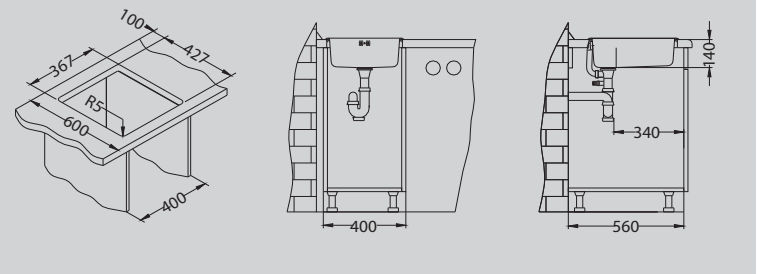

Basic 10

Size: 380 x 440 mm
 Bowl dimensions: 340 x 400 x 145 mm
 Cabinet size: 400 mm

surface	code	type	waste	installation	packaging	PCS per carton/pallet
NAT	1008694	reversible	1 1/2"	I	sleeve	0 / 112
NAT	1082195	reversible	3 1/2"	I	sleeve	0 / 112
LEI	1008992	reversible	1 1/2"	I	sleeve	0 / 112
LEI	1082196	reversible	3 1/2"	I	sleeve	0 / 112

Accessories:

Waste kit
 1011717 - 1 1/2"
 1130537 - 3 1/2"

Chopping board
 wooden 1016018

Strainer basket
 CHR 1109414

NAT - unpolished

Installation:

Basic 60

Size: 860 x 435 mm
 Bowl dimensions: 340 x 370 x 145 mm
 Cabinet size: 450 mm

surface	code	type	waste	installation	packaging	PCS per carton/pallet
NAT	1008843	reversible	1 1/2"	I	sleeve	0 / 72
LEI	1009181	reversible	1 1/2"	I	sleeve	0 / 72

Accessories:

Waste kit
 1011717

Chopping board
 wooden 1016018