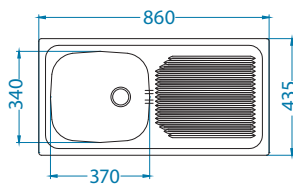

Basic 10

Size: 380 x 440 mm
 Bowl dimensions: 340 x 400 x 145 mm
 Cabinet size: 400 mm

surface	code	type	waste	installation	packaging	PCS per carton/pallet
NAT	1008694	reversible	1 1/2"	I	sleeve	0 / 112
NAT	1082195	reversible	3 1/2"	I	sleeve	0 / 112
LEI	1008992	reversible	1 1/2"	I	sleeve	0 / 112
LEI	1082196	reversible	3 1/2"	I	sleeve	0 / 112

Accessories:

Waste kit
 1011717 - 1 1/2"
 1130537 - 3 1/2"

Chopping board
 wooden 1016018

Strainer basket
 CHR 1109414

NAT - unpolished

Installation:

Basic 60

Size: 860 x 435 mm
 Bowl dimensions: 340 x 370 x 145 mm
 Cabinet size: 450 mm

surface	code	type	waste	installation	packaging	PCS per carton/pallet
NAT	1008843	reversible	1 1/2"	I	sleeve	0 / 72
LEI	1009181	reversible	1 1/2"	I	sleeve	0 / 72

Accessories:

Waste kit
 1011717

Chopping board
 wooden 1016018