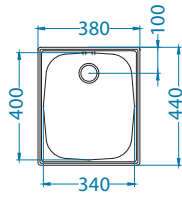

Basic 10

Size: 380 x 440 mm
 Bowl dimensions: 340 x 400 x 145 mm
 Cabinet size: 400 mm

surface	code	type	waste	installation	packaging	PCS per carton/pallet
NAT	1008694	reversible	1 1/2"	I	sleeve	0 / 112
NAT	1082195	reversible	3 1/2"	I	sleeve	0 / 112
LEI	1008992	reversible	1 1/2"	I	sleeve	0 / 112
LEI	1082196	reversible	3 1/2"	I	sleeve	0 / 112

Accessories:

Waste kit
 1011717 - 1 1/2"
 1130537 - 3 1/2"

Chopping board
 wooden 1016018

Strainer basket
 CHR 1109414

NAT - unpolished

Installation:

Basic 60

Size: 860 x 435 mm
 Bowl dimensions: 340 x 370 x 145 mm
 Cabinet size: 450 mm