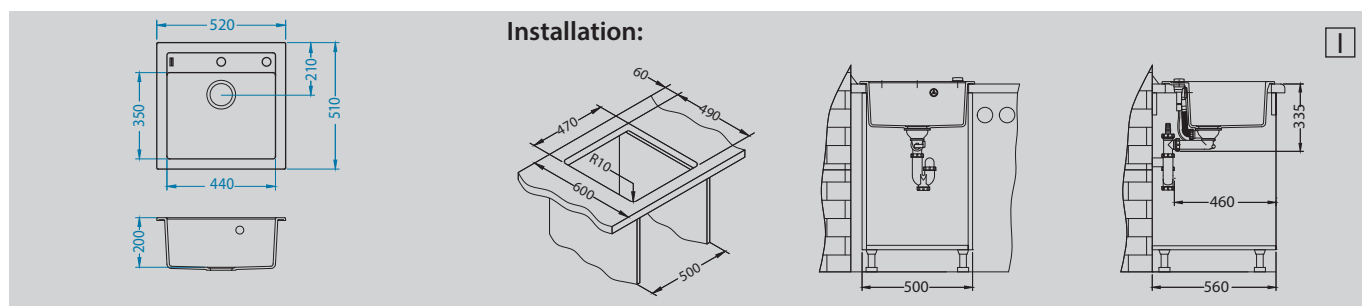

Formic 20

Size: 520 x 510 mm
 Bowl dimensions: 440 x 350 x 200 mm
 Cabinet size: 500 mm - I
 600 mm - U

surface	code	type	waste	Ø 35 mm	installation	packaging	PCS per carton/pallet
G11	1128395	single	3 1/2"	2x	I / U	carton	1 / 12
G04M	1103762	single	3 1/2"	2x	I / U	carton	1 / 12
G02M	1103763	single	3 1/2"	2x	I / U	carton	1 / 12
G03M	1103764	single	3 1/2"	2x	I / U	carton	1 / 12
G05M	1103766	single	3 1/2"	2x	I / U	carton	1 / 12

Installation:

Installation*:

* U - installation by means of undermounting set 1119093 (not enclosed).

Accessories:

Included

Waste kit pop-up
1127249

Optional

Chopping board wooden
1110610