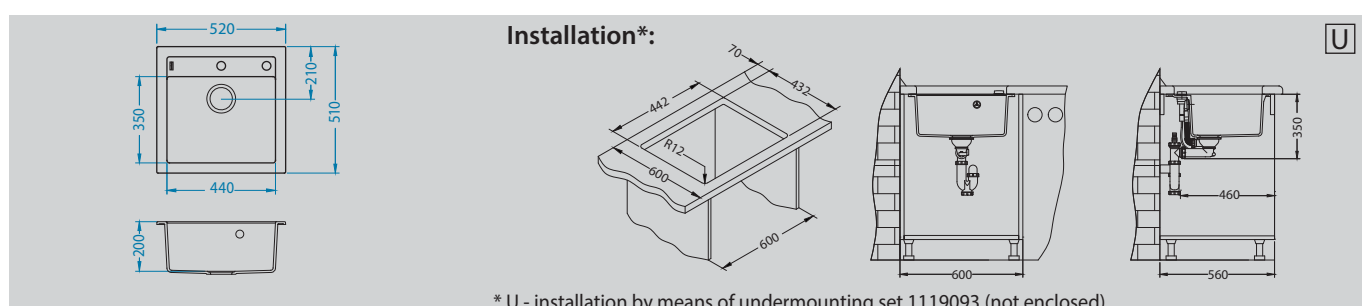

Formic 20

Size: 520 x 510 mm
 Bowl dimensions: 440 x 350 x 200 mm
 Cabinet size: 500 mm - I
 600 mm - U

surface	code	type	waste	Ø 35 mm	installation	packaging	PCS per carton/pallet
G11	1128395	single	3 1/2"	2x	I / U	carton	1 / 12
G04M	1103762	single	3 1/2"	2x	I / U	carton	1 / 12
G02M	1103763	single	3 1/2"	2x	I / U	carton	1 / 12
G03M	1103764	single	3 1/2"	2x	I / U	carton	1 / 12
G05M	1103766	single	3 1/2"	2x	I / U	carton	1 / 12

Installation:

Installation*:

* U - installation by means of undermounting set 1119093 (not enclosed).

Accessories:

Included

Waste kit pop-up
1127249

Optional

Chopping board wooden
1110610