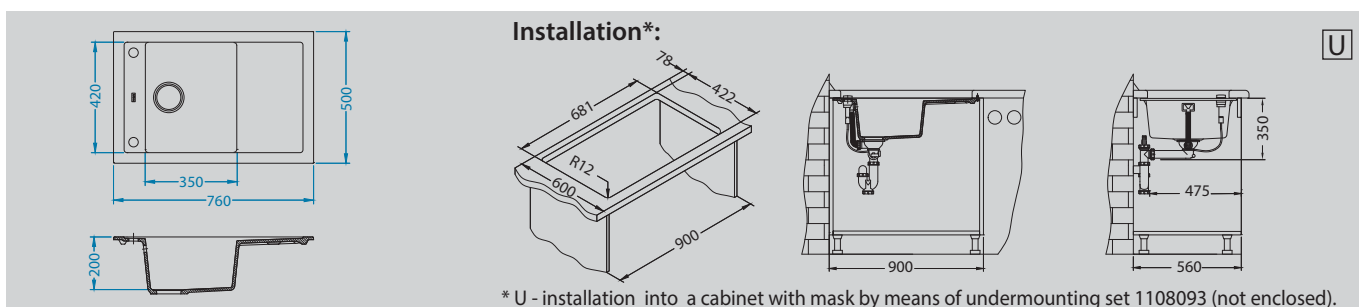

Formic 30

Size: 760 x 500 mm
 Bowl dimensions: 350 x 420 x 200 mm
 Cabinet size: 500 mm - I
 900 mm - U

surface	code	type	waste	Ø 35 mm	installation	packaging	PCS per carton/pallet
	1128396	reversible	3 1/2"	2x	I / U	carton	1 / 8
	1108030	reversible	3 1/2"	2x	I / U	carton	1 / 8
	1108028	reversible	3 1/2"	2x	I / U	carton	1 / 8
	1108029	reversible	3 1/2"	2x	I / U	carton	1 / 8
	1108031	reversible	3 1/2"	2x	I / U	carton	1 / 8

Installation:

I

Installation*:

U

* U - installation into a cabinet with mask by means of undermounting set 1108093 (not enclosed).

Accessories:

Included

Waste kit
pop-up
1127249