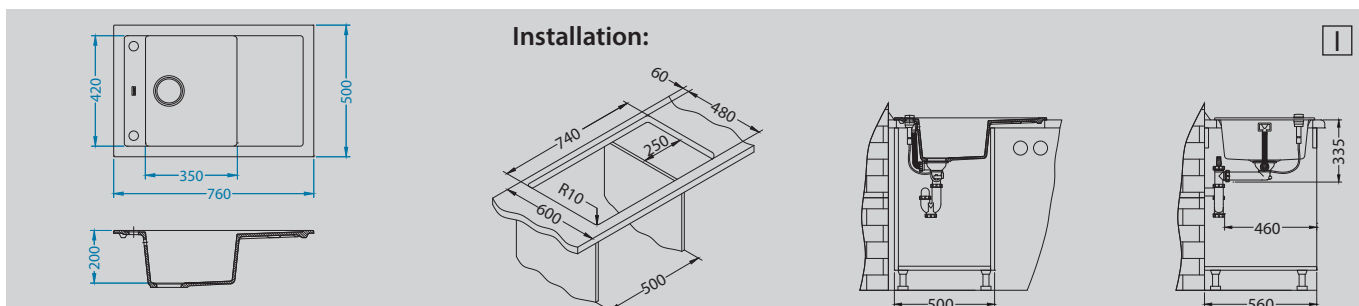

Formic 30

Size: 760 x 500 mm
 Bowl dimensions: 350 x 420 x 200 mm
 Cabinet size: 500 mm - I
 900 mm - U

surface	code	type	waste	Ø 35 mm	installation	packaging	PCS per carton/pallet
	1128396	reversible	3 1/2"	2x	I / U	carton	1 / 8
	1108030	reversible	3 1/2"	2x	I / U	carton	1 / 8
	1108028	reversible	3 1/2"	2x	I / U	carton	1 / 8
	1108029	reversible	3 1/2"	2x	I / U	carton	1 / 8
	1108031	reversible	3 1/2"	2x	I / U	carton	1 / 8

Installation:

I

Installation*:

U

* U - installation into a cabinet with mask by means of undermounting set 1108093 (not enclosed).

Accessories:

Included

Waste kit
pop-up
1127249