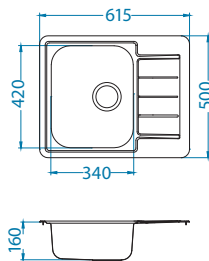

Line 100

Size: 1160 x 500 mm
 Bowl dimensions: 350 x 400 x 150 mm
 350 x 400 x 150 mm
 Cabinet size: 800 mm

surface	code	type	waste	installation	packaging	PCS per carton/pallet
NAT	1087978	reversible	3 1/2"	I	sleeve	0 / 30

Accessories:

Included

Waste kit
1130555

NAT - unpolished

Installation:

Line 110

Size: 615 x 500 mm
 Bowl dimensions: 340 x 420 x 160 mm
 Cabinet size: 450 mm

surface	code	type	waste	installation	packaging	PCS per carton/pallet
NAT	1122317	reversible	3 1/2"	I	sleeve	0 / 60