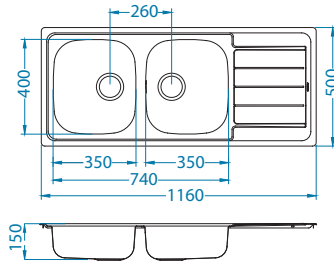

Line 100

Size: 1160 x 500 mm
 Bowl dimensions: 350 x 400 x 150 mm
 350 x 400 x 150 mm
 Cabinet size: 800 mm

surface	code	type	waste	installation	packaging	PCS per carton/pallet
NAT	1087978	reversible	3 1/2"	I	sleeve	0 / 30

Accessories:

Included

Waste kit
1130555

NAT - unpolished

Installation:

Line 110

Size: 615 x 500 mm
 Bowl dimensions: 340 x 420 x 160 mm
 Cabinet size: 450 mm

surface	code	type	waste	installation	packaging	PCS per carton/pallet
NAT	1122317	reversible	3 1/2"	I	sleeve	0 / 60