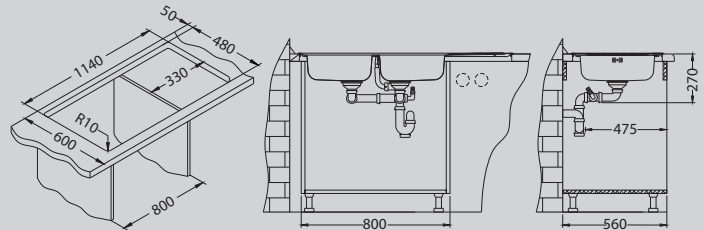

Line 100

Size: 1160 x 500 mm
 Bowl dimensions: 350 x 400 x 150 mm
 350 x 400 x 150 mm
 Cabinet size: 800 mm

surface	code	type	waste	installation	packaging	PCS per carton/pallet
NAT	1087978	reversible	3 1/2"	I	sleeve	0 / 30

Accessories:

Included

Waste kit
1130555

NAT - unpolished

Installation:

Line 110

Size: 615 x 500 mm
 Bowl dimensions: 340 x 420 x 160 mm
 Cabinet size: 450 mm

surface	code	type	waste	installation	packaging	PCS per carton/pallet
NAT	1122317	reversible	3 1/2"	I	sleeve	0 / 60