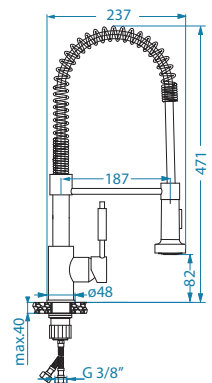

surface	code
SAT	1150886
mat black	1150887