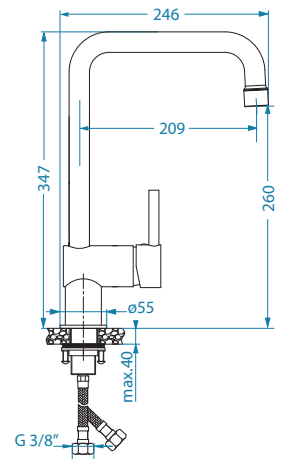

13,9 cm

SAVANNAH

pcs 10

surface	code
CHR	1150916
G11	1150917
G22	1150918
G55	1150919
G81	1150920
G91	1150922

CARMEN

pcs 20

surface	code
CHR	1150798

Savannah