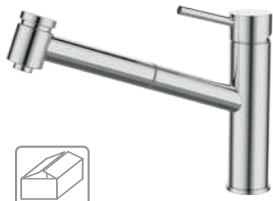

NANO-PS

surface	code
CHR	1150890

MIRAGE-S

surface	code
SAT	1150892
black mat	1150893

FLORA

surface	code
SAT	1150773
black mat	1150771

ORION-P

surface	code
SAT	1150894
black mat	1150895