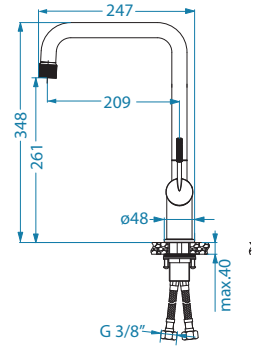

surface	code
SAT	1150773
mat black	1150771