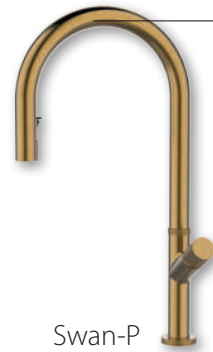

Swivel spout 360°

Enables the rotation of the spout and therefore water of the mixer tap.

Extra functionality

P - pull out spout
S - shower function

Perfect Details

Every curve, handle, and finish is carefully designed for lasting beauty and convenience.

SWAN-P Monarch

	surface	code
	gold brushed	1150776
	copper brushed	1150778
	bronze brushed	1150779
	anthracite brushed	1150780

34,7 cm

Maya

Flora

Bloom-PS

Nova-PS

Swan-P