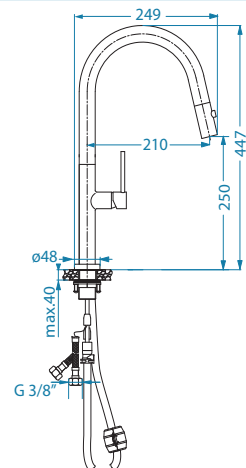

Add a touch of luxury to your kitchen with **Alveus Monarch ORIGINALS** mixer taps, featuring exquisite **gold, copper, anthracite,** and **bronze** in brushed finishes. Designed for those who appreciate elegance in every detail, Alveus Monarch ORIGINALS taps combine premium craftsmanship with outstanding functionality, creating a statement piece that stands out in any kitchen.

BLOOM-PS Monarch

surface	code
gold brushed	1150847
copper brushed	1150848
bronze brushed	1150849
anthracite brushed	1150850

NOVA-PS Monarch

surface	code
gold brushed	1150857
copper brushed	1150858
bronze brushed	1150861
anthracite brushed	1150862