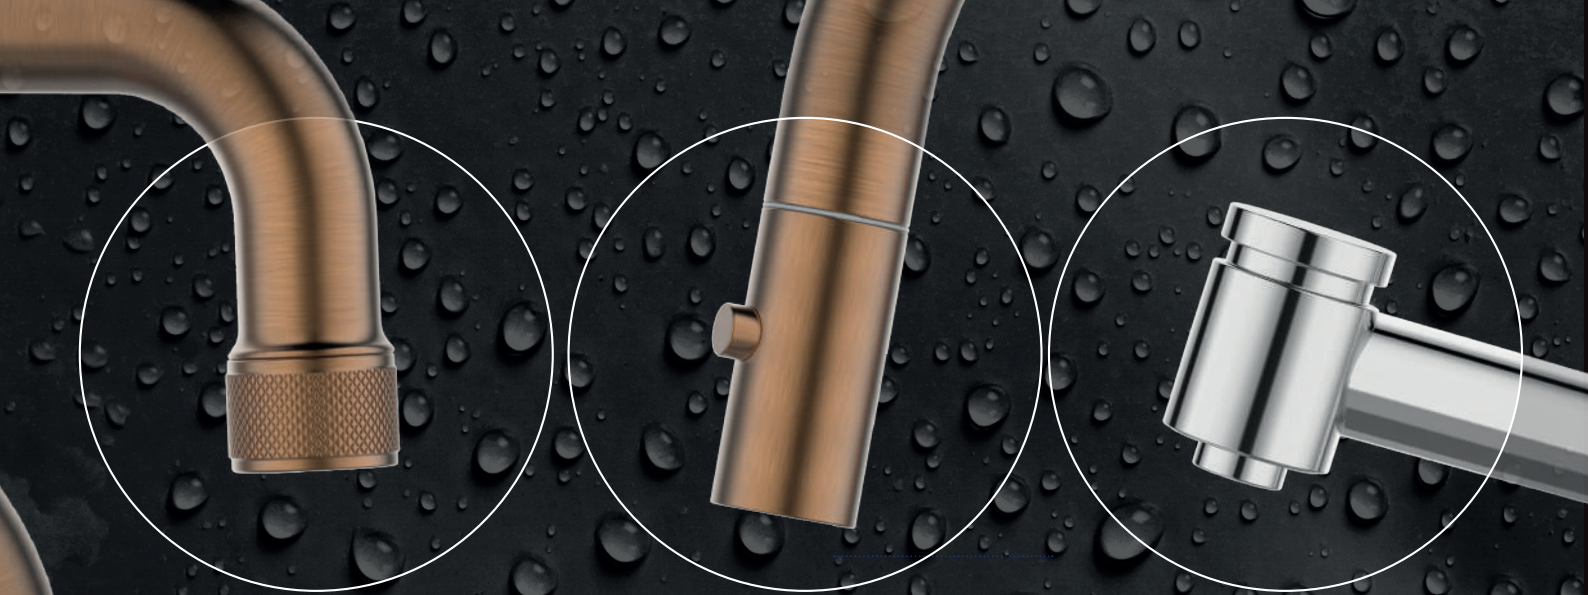

Swivel spout 360°

Enables the rotation of the spout and therefore water of the mixer tap.

Extra functionality

P - pull out spout
S - shower function

Perfect Details

Every curve, handle, and finish is carefully designed for lasting beauty and convenience.

Striking Designs

Elegant and modern aesthetics to elevate any kitchen space.

Matte Black Edition

A bold, ultra-modern choice for a sleek and sophisticated look.

Upgrade your kitchen with the **Alveus mixer tap** – where **design meets perfection** in every detail.

Elevate your Kitchen with Style.

Mastering the Art of Details.

Small Details, Big impact.

Add a touch of luxury to your kitchen with **Alveus Monarch ORIGINALS** mixer taps, featuring exquisite **gold, copper, anthracite,** and **bronze** in brushed finishes. Designed for those who appreciate elegance in every detail, Alveus Monarch ORIGINALS taps combine premium craftsmanship with outstanding functionality, creating a statement piece that stands out in any kitchen.