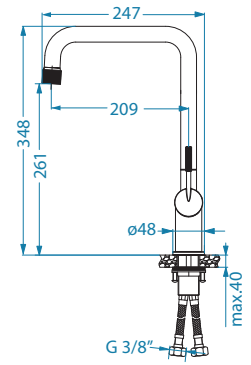

FLORA Monarch

	surface	code
	gold brushed	1150762
	copper brushed	1150763
	bronze brushed	1150764
	anthracite brushed	1150765

MAYA Monarch

	surface	code
	gold brushed	1150744
	copper brushed	1150749
	bronze brushed	1150745
	anthracite brushed	1150750

SWAN-P Monarch

	surface	code
	gold brushed	1150776
	copper brushed	1150778
	bronze brushed	1150779
	anthracite brushed	1150780

34,7 cm

44,9 cm