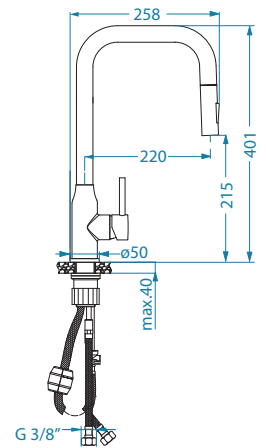

surface	code
mat black	1151102