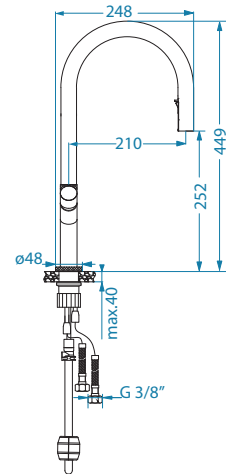

FLORA Monarch

	surface	code
	gold brushed	1150762
	copper brushed	1150763
	bronze brushed	1150764
	anthracite brushed	1150765

MAYA Monarch

	surface	code
	gold brushed	1150744
	copper brushed	1150749
	bronze brushed	1150745
	anthracite brushed	1150750

SWAN-P Monarch

	surface	code
	gold brushed	1150776
	copper brushed	1150778
	bronze brushed	1150779
	anthracite brushed	1150780

34,7 cm

44,9 cm