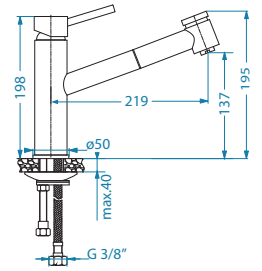

44,9 cm

Stainless Steel

URBAN-S

surface	code
SAT	1150886
black mat	1150887

NOVA-PS

surface	code
SAT	1150898
black mat	1150899

NANO-PS

surface	code
CHR	1150890