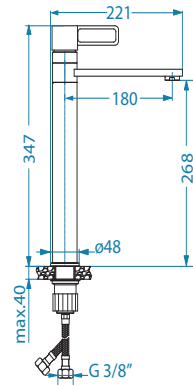

FLORA Monarch

	surface	code
	gold brushed	1150762
	copper brushed	1150763
	bronze brushed	1150764
	anthracite brushed	1150765

MAYA Monarch

	surface	code
	gold brushed	1150744
	copper brushed	1150749
	bronze brushed	1150745
	anthracite brushed	1150750

SWAN-P Monarch

	surface	code
	gold brushed	1150776
	copper brushed	1150778
	bronze brushed	1150779
	anthracite brushed	1150780

34,7 cm

44,9 cm