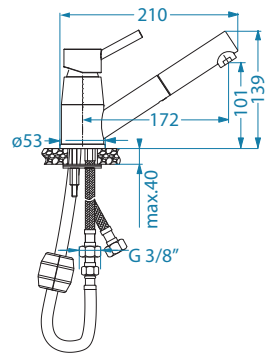

surface	code
CHR	1150888