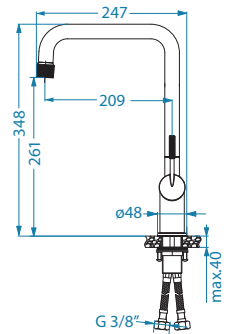

surface	code
SAT	1150773
black mat	1150771