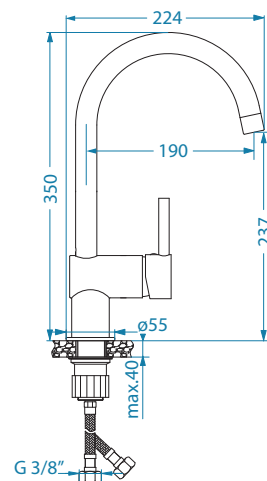

13,9 cm

SAVANNAH

pcs 10

surface	code
CHR	1150916
G11	1150917
G22	1150918
G55	1150919
G81	1150920
G91	1150922

CARMEN

pcs 20

surface	code
CHR	1150798

Savannah