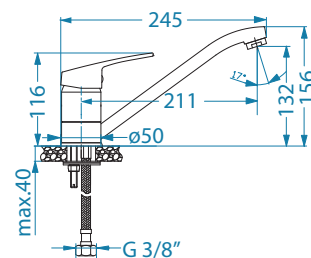

13,9 cm

SAVANNAH

pcs 10

surface	code
CHR	1150916
G11	1150917
G22	1150918
G55	1150919
G81	1150920
G91	1150922

CARMEN

pcs 20

surface	code
CHR	1150798

Savannah