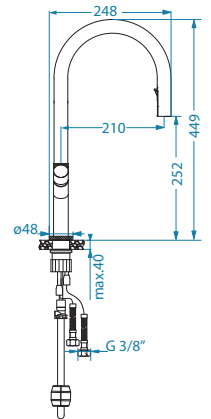

surface	code
mat black	1150908