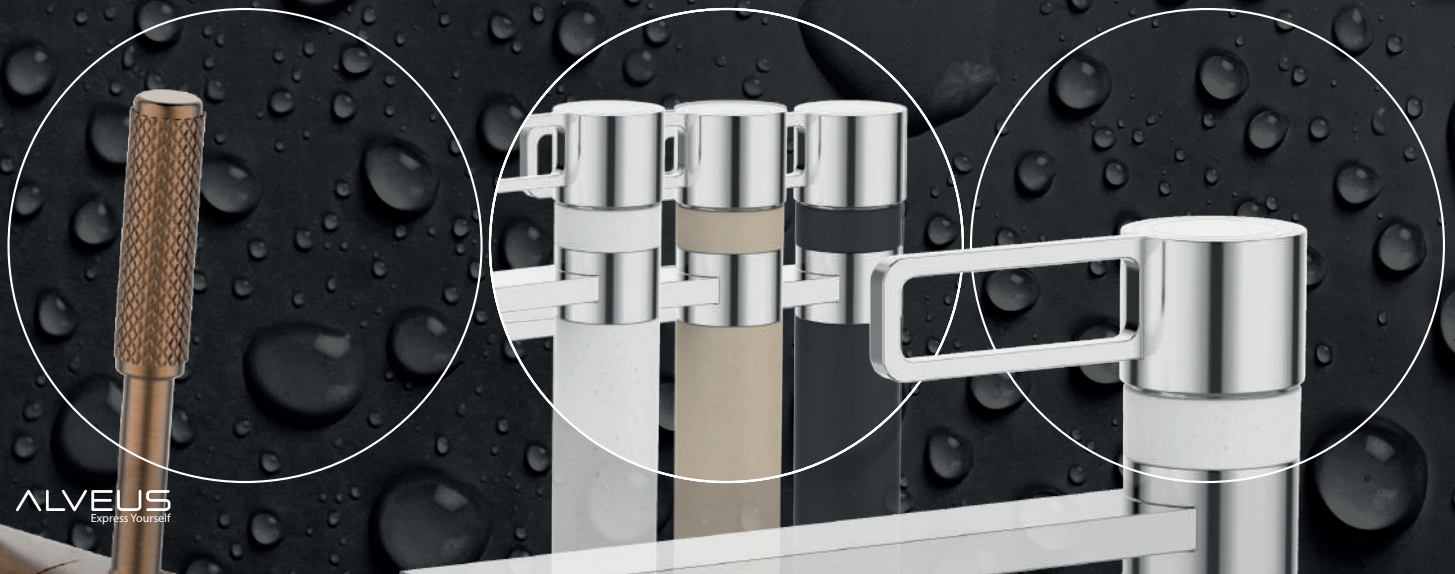

Swivel spout 360°

Enables the rotation of the spout and therefore water of the mixer tap.

Extra functionality

P - pull out spout
S - shower function

Perfect Details

Every curve, handle, and finish is carefully designed for lasting beauty and convenience.

Striking Designs

Elegant and modern aesthetics to elevate any kitchen space.

Matte Black Edition

A bold, ultra-modern choice for a sleek and sophisticated look.

Upgrade your kitchen with the **Alveus mixer tap** – where **design meets perfection** in every detail.

Elevate your Kitchen with Style.

Mastering the Art of Details.

Small Details, Big impact.

Add a touch of luxury to your kitchen with **Alveus Monarch ORIGINALS** mixer taps, featuring exquisite **gold, copper, anthracite,** and **bronze** in brushed finishes. Designed for those who appreciate elegance in every detail, Alveus Monarch ORIGINALS taps combine premium craftsmanship with outstanding functionality, creating a statement piece that stands out in any kitchen.