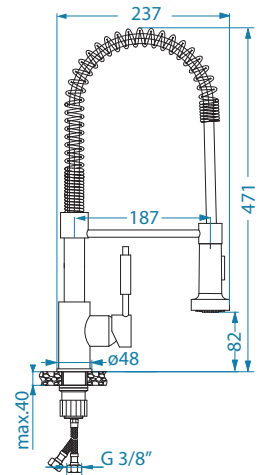

44,9 cm

Stainless Steel

URBAN-S

surface	code
SAT	1150886
black mat	1150887

NOVA-PS

surface	code
SAT	1150898
black mat	1150899

NANO-PS

surface	code
CHR	1150890