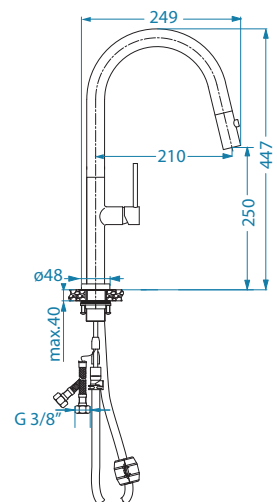

44,9 cm

Stainless Steel

URBAN-S

surface	code
SAT	1150886
black mat	1150887

NOVA-PS

surface	code
SAT	1150898
black mat	1150899

NANO-PS

surface	code
CHR	1150890