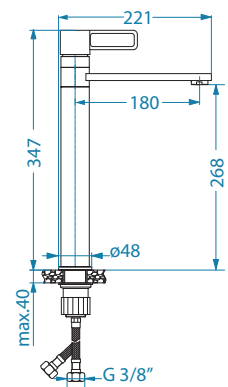

surface	code
CHR	1150752
G11	1150753
GM02	1150756
GM03	1150758
GM04	1150760
GM05	1150761