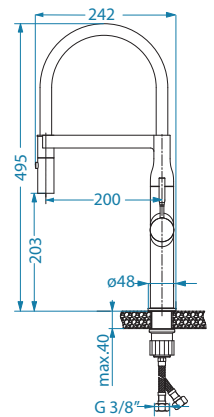

surface	code
SAT	1150892
mat black	1150893