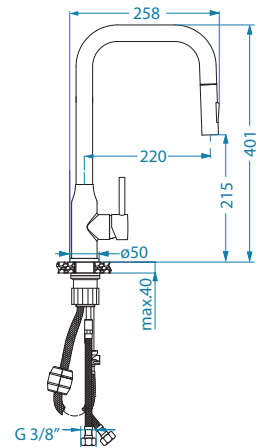

Add a touch of luxury to your kitchen with **Alveus Monarch ORIGINALS** mixer taps, featuring exquisite **gold, copper, anthracite,** and **bronze** in brushed finishes. Designed for those who appreciate elegance in every detail, Alveus Monarch ORIGINALS taps combine premium craftsmanship with outstanding functionality, creating a statement piece that stands out in any kitchen.

BLOOM-PS Monarch

surface	code
gold brushed	1150847
copper brushed	1150848
bronze brushed	1150849
anthracite brushed	1150850

NOVA-PS Monarch

surface	code
gold brushed	1150857
copper brushed	1150858
bronze brushed	1150861
anthracite brushed	1150862