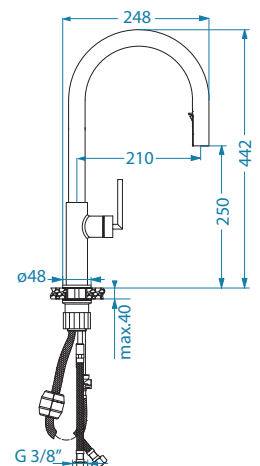

surface	code
SAT	1150894
black mat	1150895