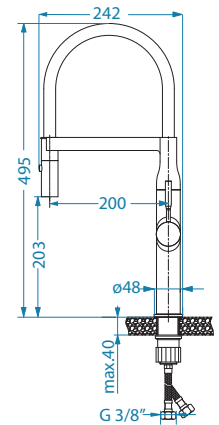

surface	code
SAT	1150892
black mat	1150893